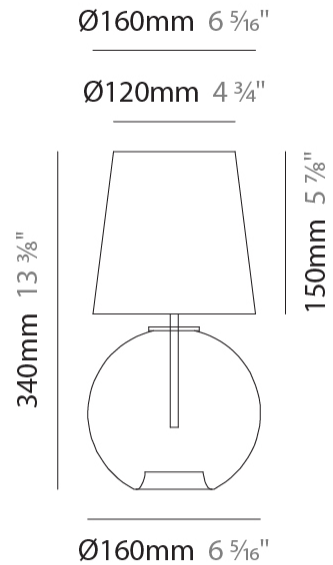

PARIGI PALLA PORTABLE

D144014-

base number   Finish
Options

PROJECT	_____
TYPE	_____
SPECIFIER	_____
QUANTITY	_____
DATE	_____

1. To build a product code in our configurator select the specify button on the base model # product page
2. To build a manual product code on this datasheet choose from the options listed below in blue font and add the suffix to the base model #

GENERAL

Series: Parigi Palla _____
Partner: Cangini & Tucci _____
Division: Design _____
Installation: Portable _____
Product Type: Table _____
Mounting Location: Table _____

PHYSICAL

Shape: Sphere _____
Diameter (mm): 160 _____
Diameter (in): 6 5/16 _____
Height (mm): 340 _____
Height (in): 13 3/8 _____
Weight (kg): 0.52 _____
Weight (lbs): 1.15 _____
Fixture Finish: [AMB](#) / [GRN](#) / [PNK](#) / [RUB](#) / [SKB](#) / [SMK](#) / [TOB](#) / [TRA](#) _____
Holder Finish: CHR _____
Fixture Material: Glass / Metal _____
Primary Material: Glass - Borosilicate _____

ELECTRICAL

Number of Lamps: 1 _____
Lamp Type: LED Retrofit _____
Bulb Included: Bulb Not Included _____
Max. Wattage Per Lamp (W): 4 _____
Lamp Base: E12 _____
Input Voltage (V): 120 _____

LED

OPTICAL

RATINGS AND CERTIFICATIONS

Certified By: Certified for North American Standards _____
IP rating: IP20 _____