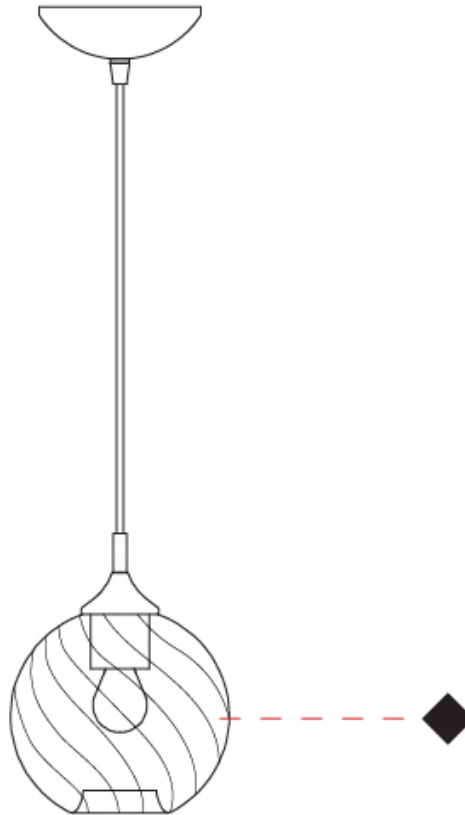

PARIGI PALLA MONOPOINT SUSPENSION

D141102-

PROJECT

TYPE

SPECIFIER

QUANTITY

DATE

D