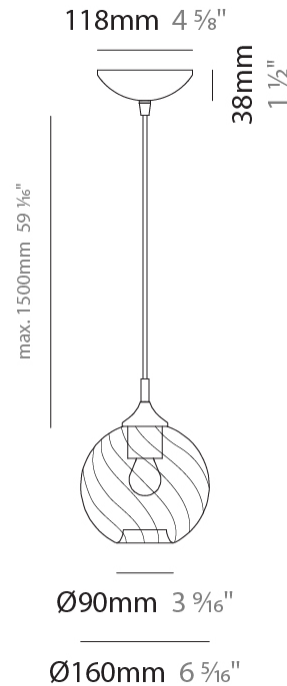

PARIGI PALLA MONOPOINT SUSPENSION

D141102-

base number Finish
Options

1. To build a product code in our configurator select the specify button on the base model # product page
2. To build a manual product code on this datasheet choose from the options listed below in blue font and add the suffix to the base model #

GENERAL

Series: Parigi Palla
Subseries: Parigi Palla Monopoint
Partner: Cangiini & Tucci
Division: Design
Installation: Suspension
Product Type: Pendant
Mounting Location: Ceiling

PHYSICAL

Shape: Sphere
Diameter (mm): 160
Diameter (in): 6 ⁵/₁₆
Height (mm): 160
Height (in): 6 ⁵/₁₆
Max. Overall Height (mm): 1660
Max. Overall Height (in): 65 ³/₈
Weight (kg): 0.49
Weight (lbs): 1.1
[Fixture Finish: AMB / GRN / PNK / RUB / SKB / SMK / TOB / TRA](#)
Holder Finish: CHR
Fixture Material: Glass / Metal
Primary Material: Glass - Borosilicate
Cable Details: 1500mm Cable

ELECTRICAL

Number of Lamps: 1
Lamp Type: LED Retrofit
Bulb Included: Bulb Not Included
Max. Wattage Per Lamp (W): 4
Lamp Base: E12
Input Voltage (V): 120

LED

OPTICAL

RATINGS AND CERTIFICATIONS

Certified By: Certified for North American Standards
IP rating: IP20

PROJECT
TYPE
SPECIFIER
QUANTITY
DATE