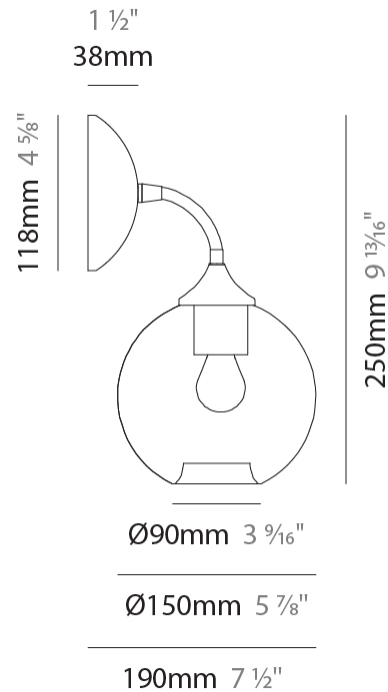

PROJECT
TYPE
SPECIFIER
QUANTITY
DATE

PARIGI PALLA SURFACE

D143016-

base number Finish
Options

1. To build a product code in our configurator select the specify button on the base model # product page
2. To build a manual product code on this datasheet choose from the options listed below in blue font and add the suffix to the base model #

GENERAL

Series: Parigi Palla
Partner: Cangini & Tucci
Division: Design
Installation: Surface
Product Type: Wall Surface
Mounting Location: Wall

PHYSICAL

Shape: Sphere
Length (mm): 150
Length (in): 5 ⁷/₈
Height (mm): 250
Depth (mm): 190
Height (in): 9 ¹³/₁₆
Depth (in): 7 ¹/₂
Weight (kg): 0.49
Weight (lbs): 1.08
Fixture Finish: [AMB](#) / [GRN](#) / [PNK](#) / [RUB](#) / [SKB](#) / [SMK](#) / [TOB](#) / [TRA](#)
Holder Finish: CHR
Fixture Material: Glass / Metal
Primary Material: Glass - Borosilicate

ELECTRICAL

Number of Lamps: 1
Lamp Type: LED Retrofit
Bulb Included: Bulb Not Included
Max. Wattage Per Lamp (W): 4
Lamp Base: E12
Input Voltage (V): 120

LED

OPTICAL

RATINGS AND CERTIFICATIONS

Certified By: Certified for North American Standards
IP rating: IP20